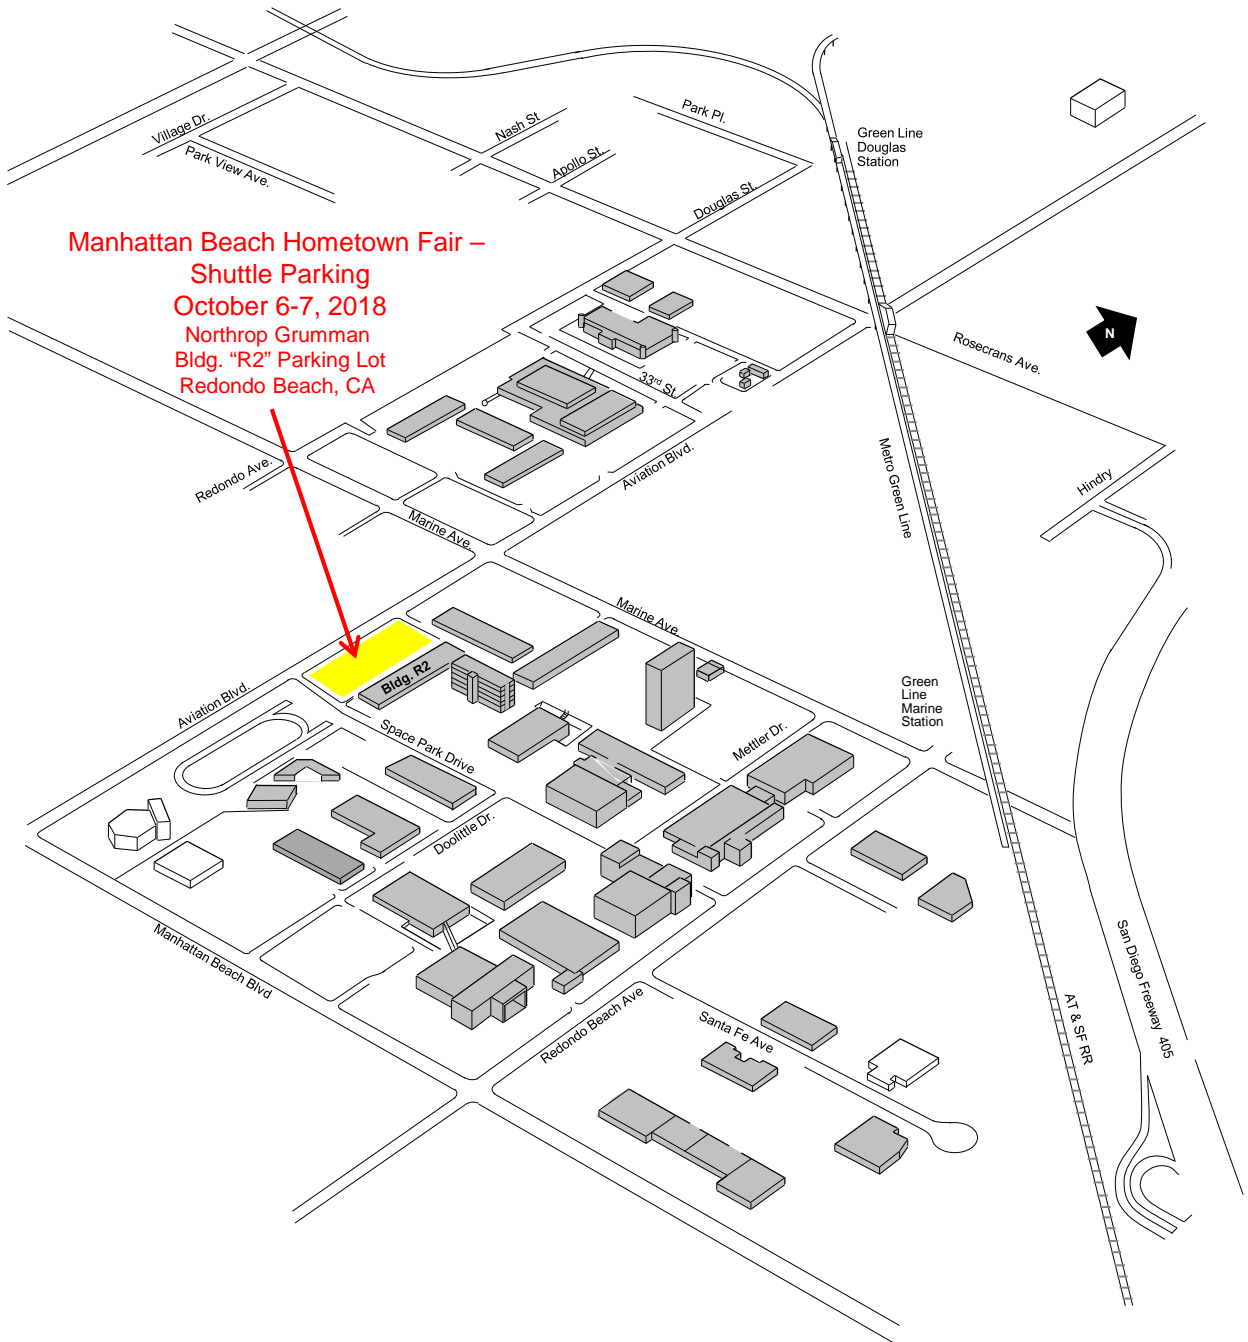

Northrop Grumman Aerospace Systems Space Park and LAX Area

**Northrop Grumman Aerospace Systems
One Space Park Drive
Redondo Beach, California 90278**